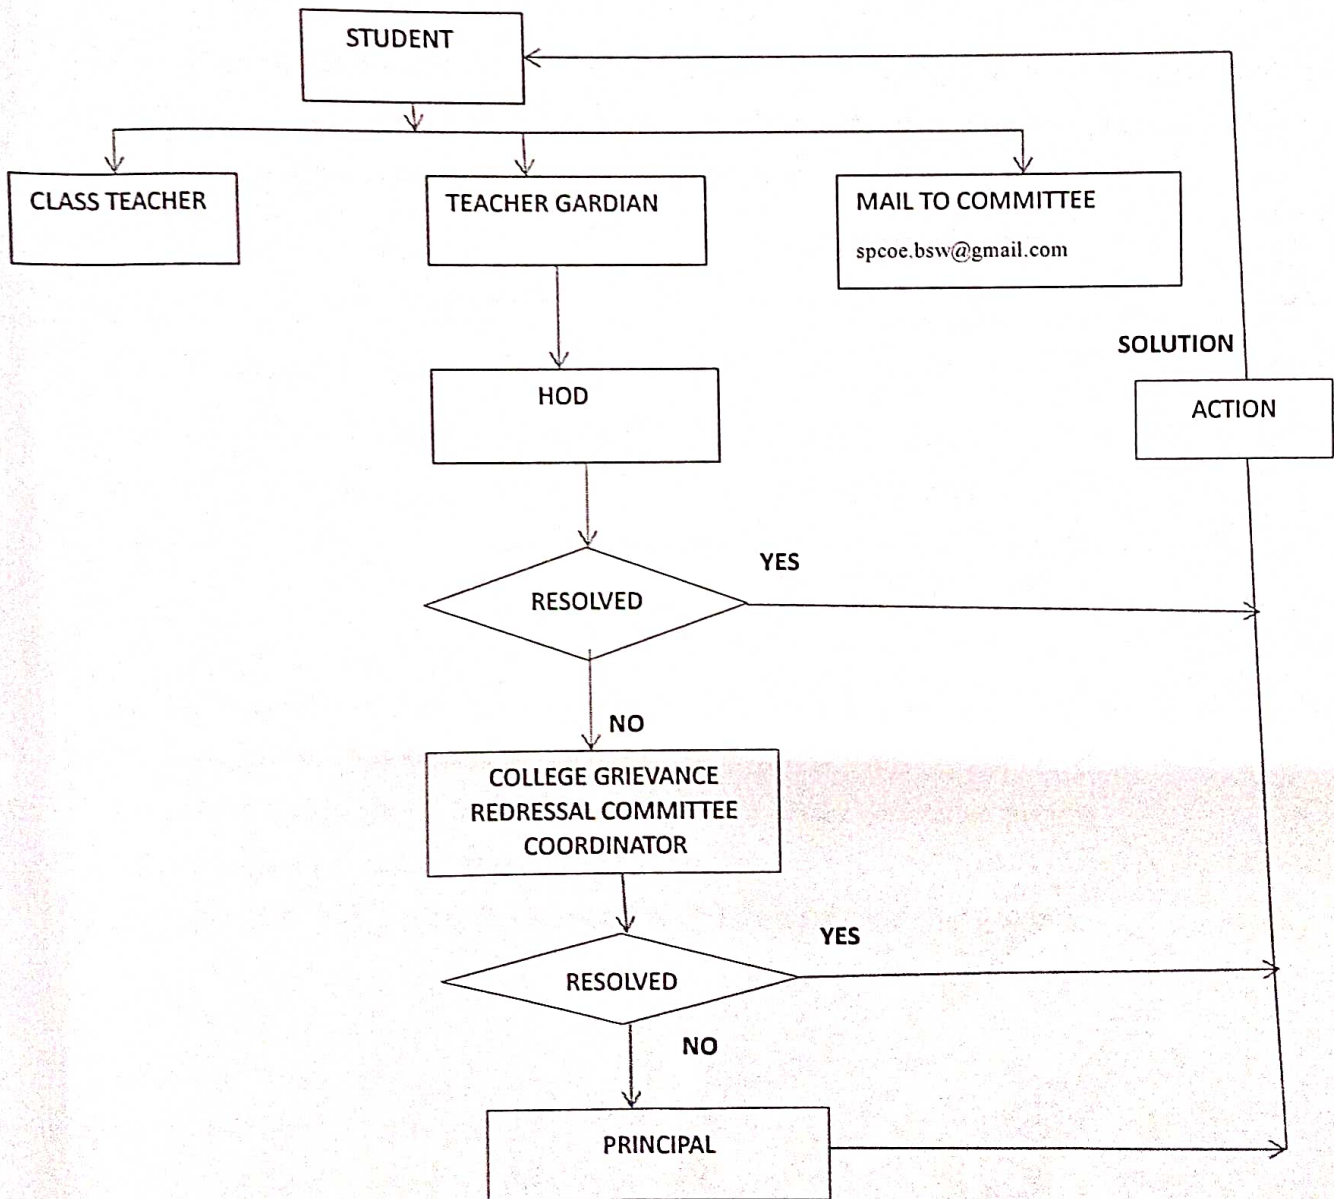

GEIEVANCE REDRESSAL COMMITTEE

Mechanisms for submission of online/offline students grievances

PRINCIPAL
Sharadchandra Pawar College of Engineering
Dumbarwadi (Otur) Tal. Junnar, Dist - Pune